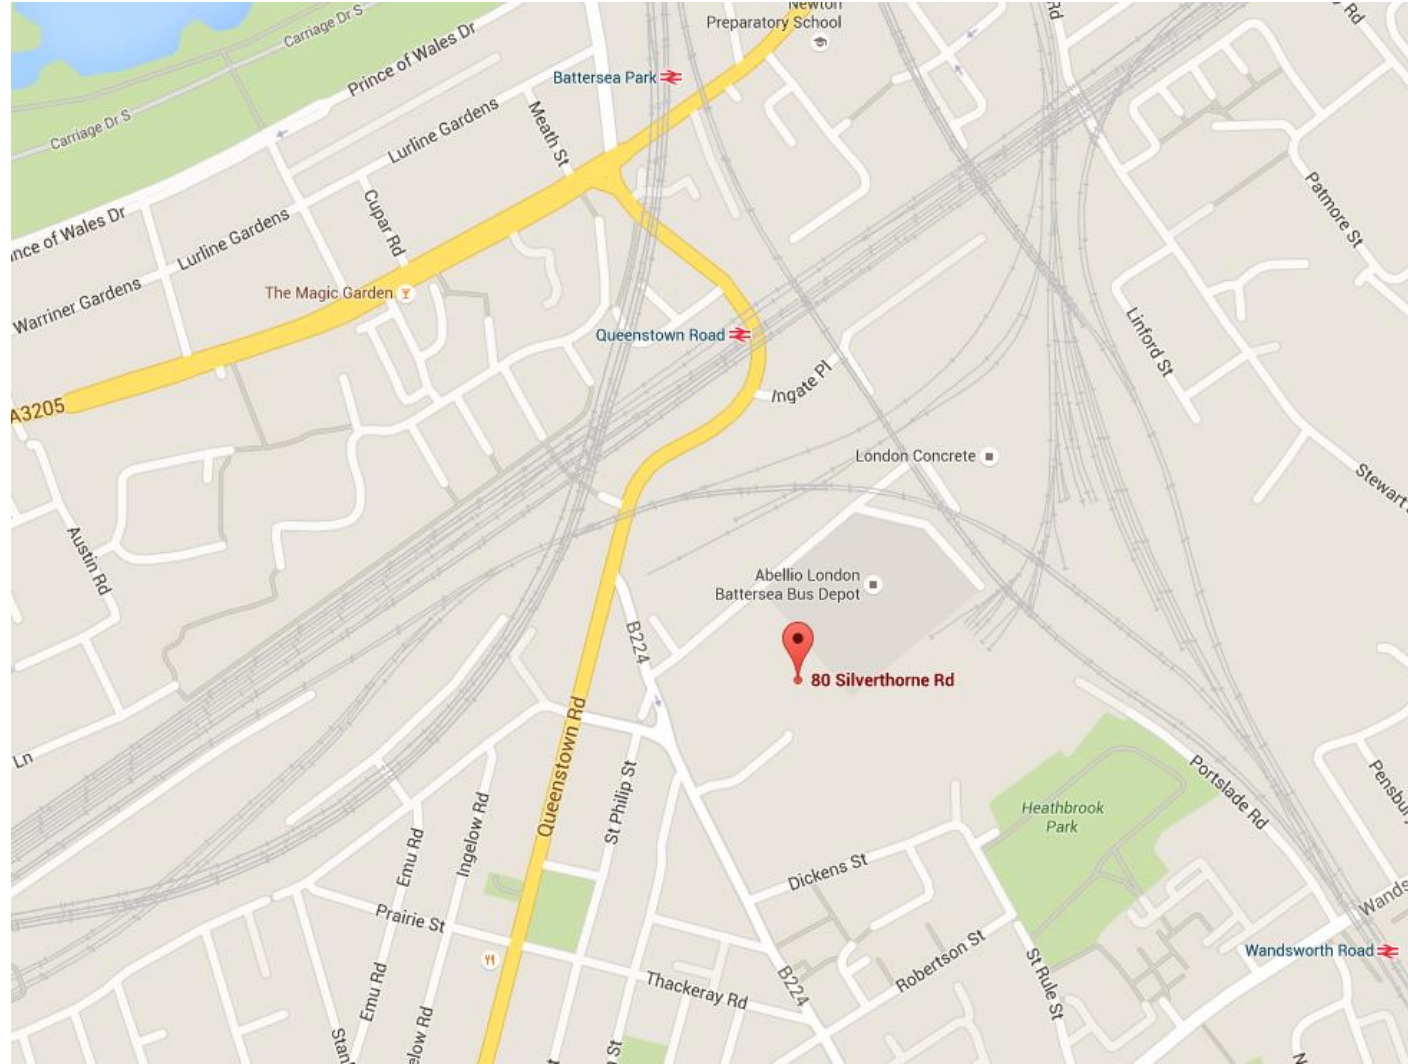

Find us at Netsend

The Netsend Headquarters are conveniently located in London's South West, approximately 10 minute walk from excellent over ground transport links.

Conveniently located for access to and from central London via Chelsea Bridge and Sloane square. Can be accessed off the A3216 (Queenstown Road) connected to the A3205 (Battersea Park Road).

- Queenstown Road Station - 7 min walk
- Battersea Park Station - 11 min walk
- Wandsworth Road Station - 12 min walk

- Within 3 minutes walk 137, 542 and 156.
- Within 8/12 minutes walk 44, 77, 87, 344.
- Night bus N44, N87, N344